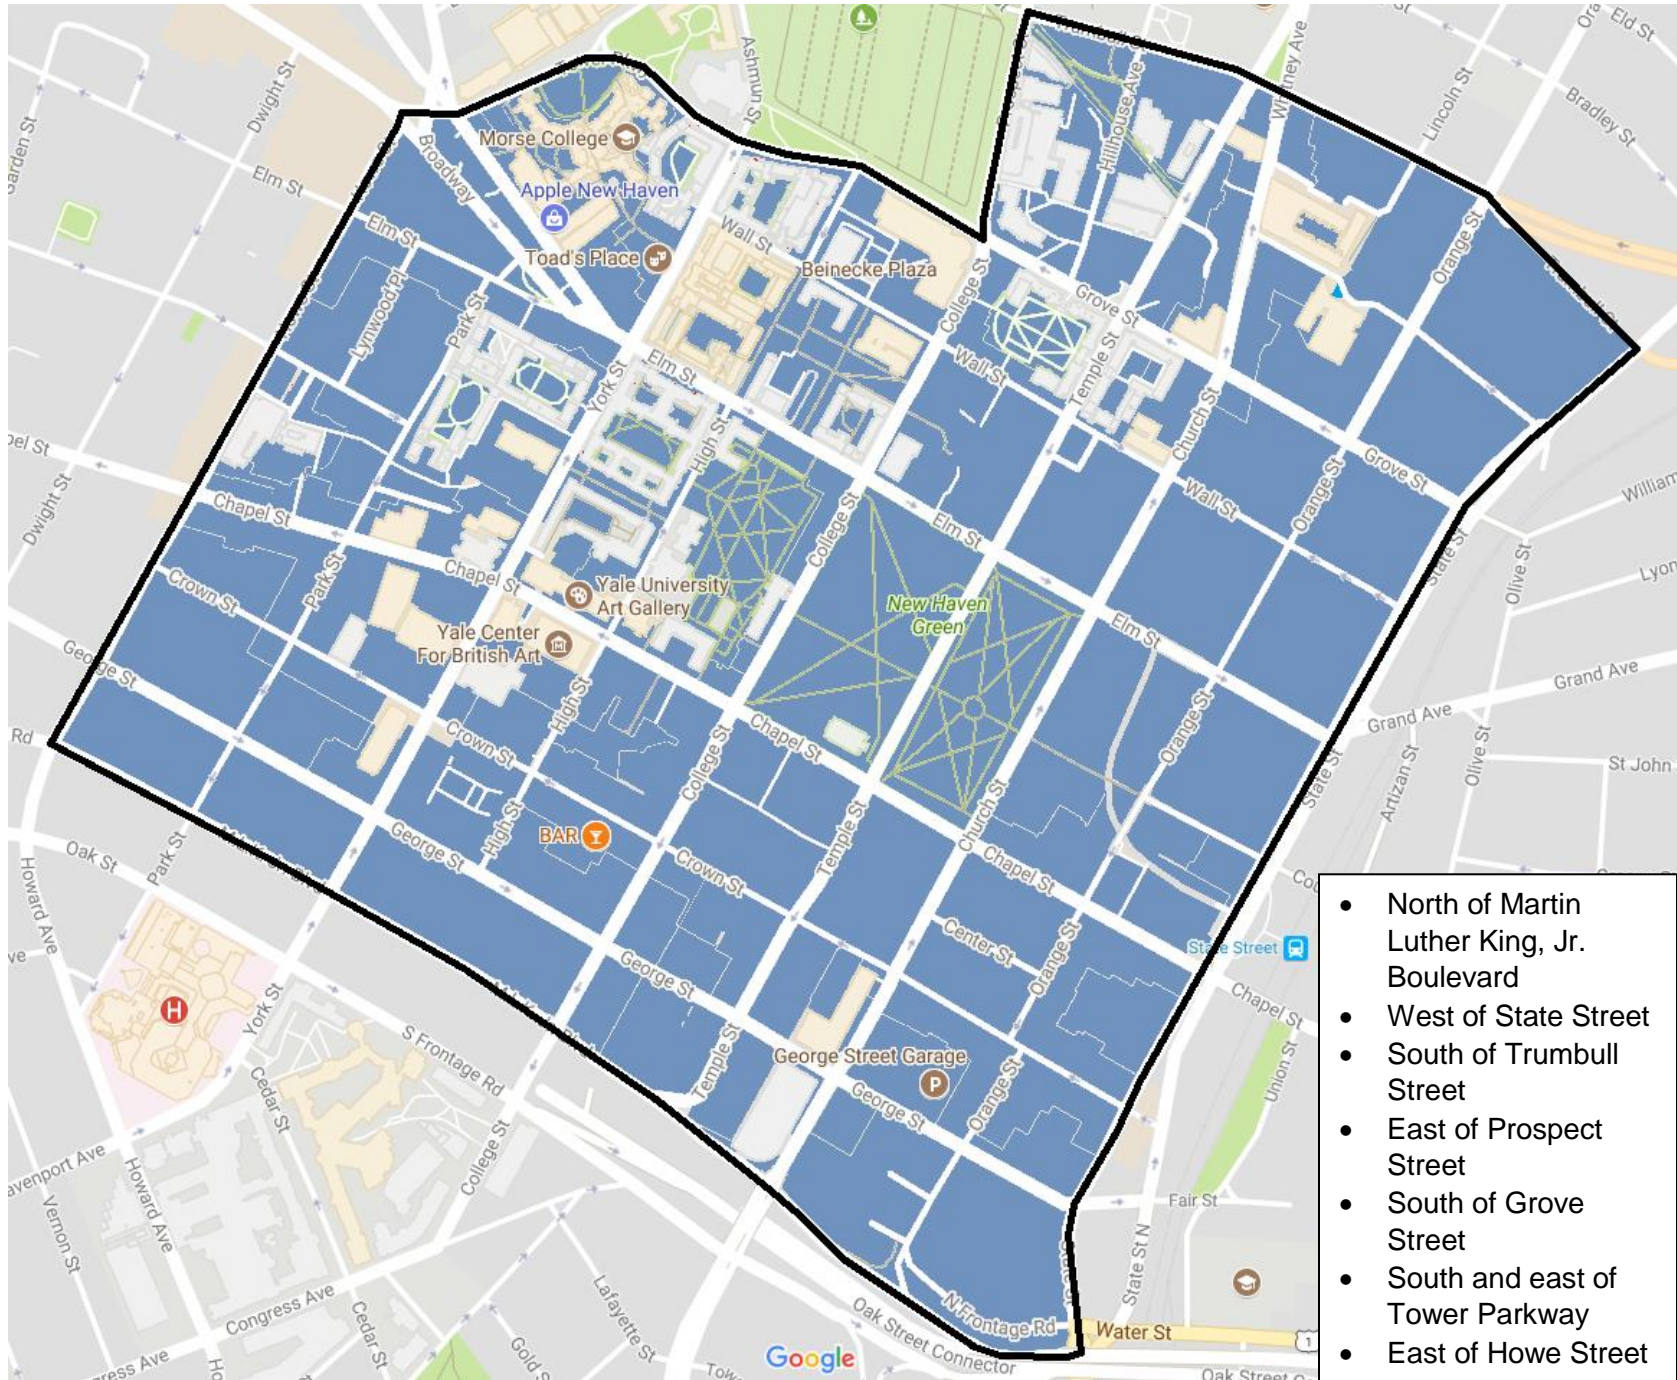

Downtown Food Truck Boundary

- North of Martin Luther King, Jr. Boulevard
- West of State Street
- South of Trumbull Street
- East of Prospect Street
- South of Grove Street
- South and east of Tower Parkway
- East of Howe Street